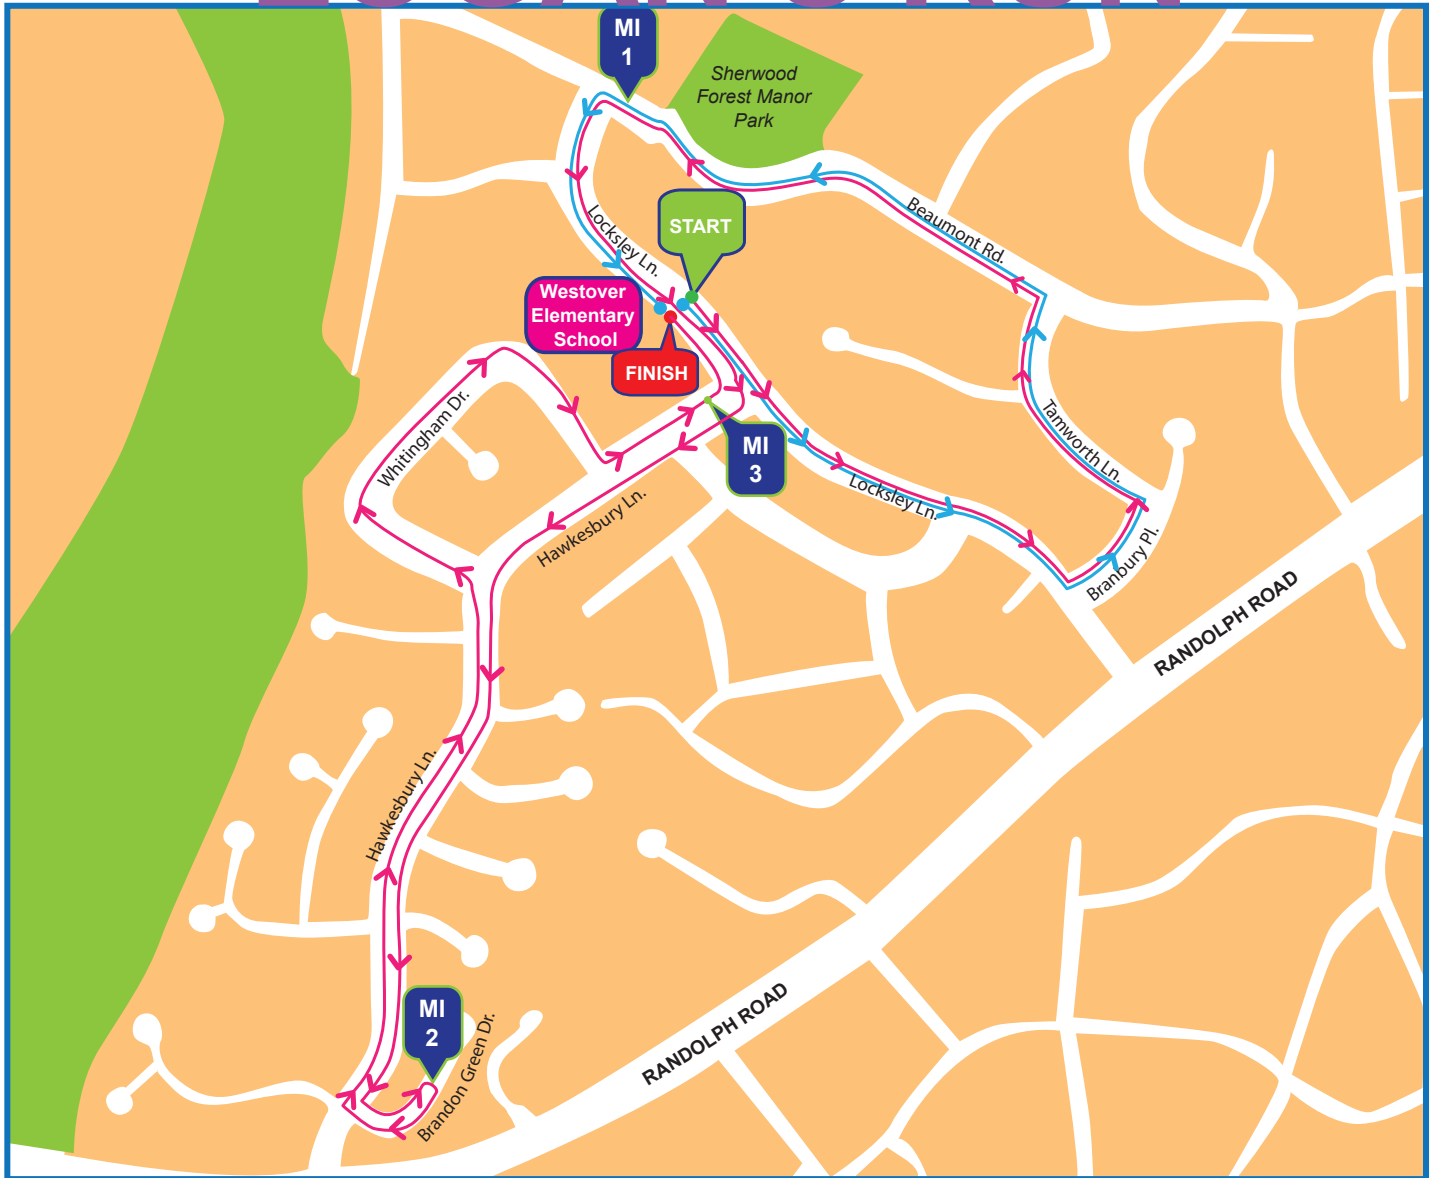

RACE MAP

LOGAN'S RUN

LOCATION

Westover Elementary School
401 Hawkesbury Lane
Silver Spring, MD 20904

RACE START TIMES

5K Run Walk Start Time: 8:45 am
Family Fun Run Start Time: 9:00 am